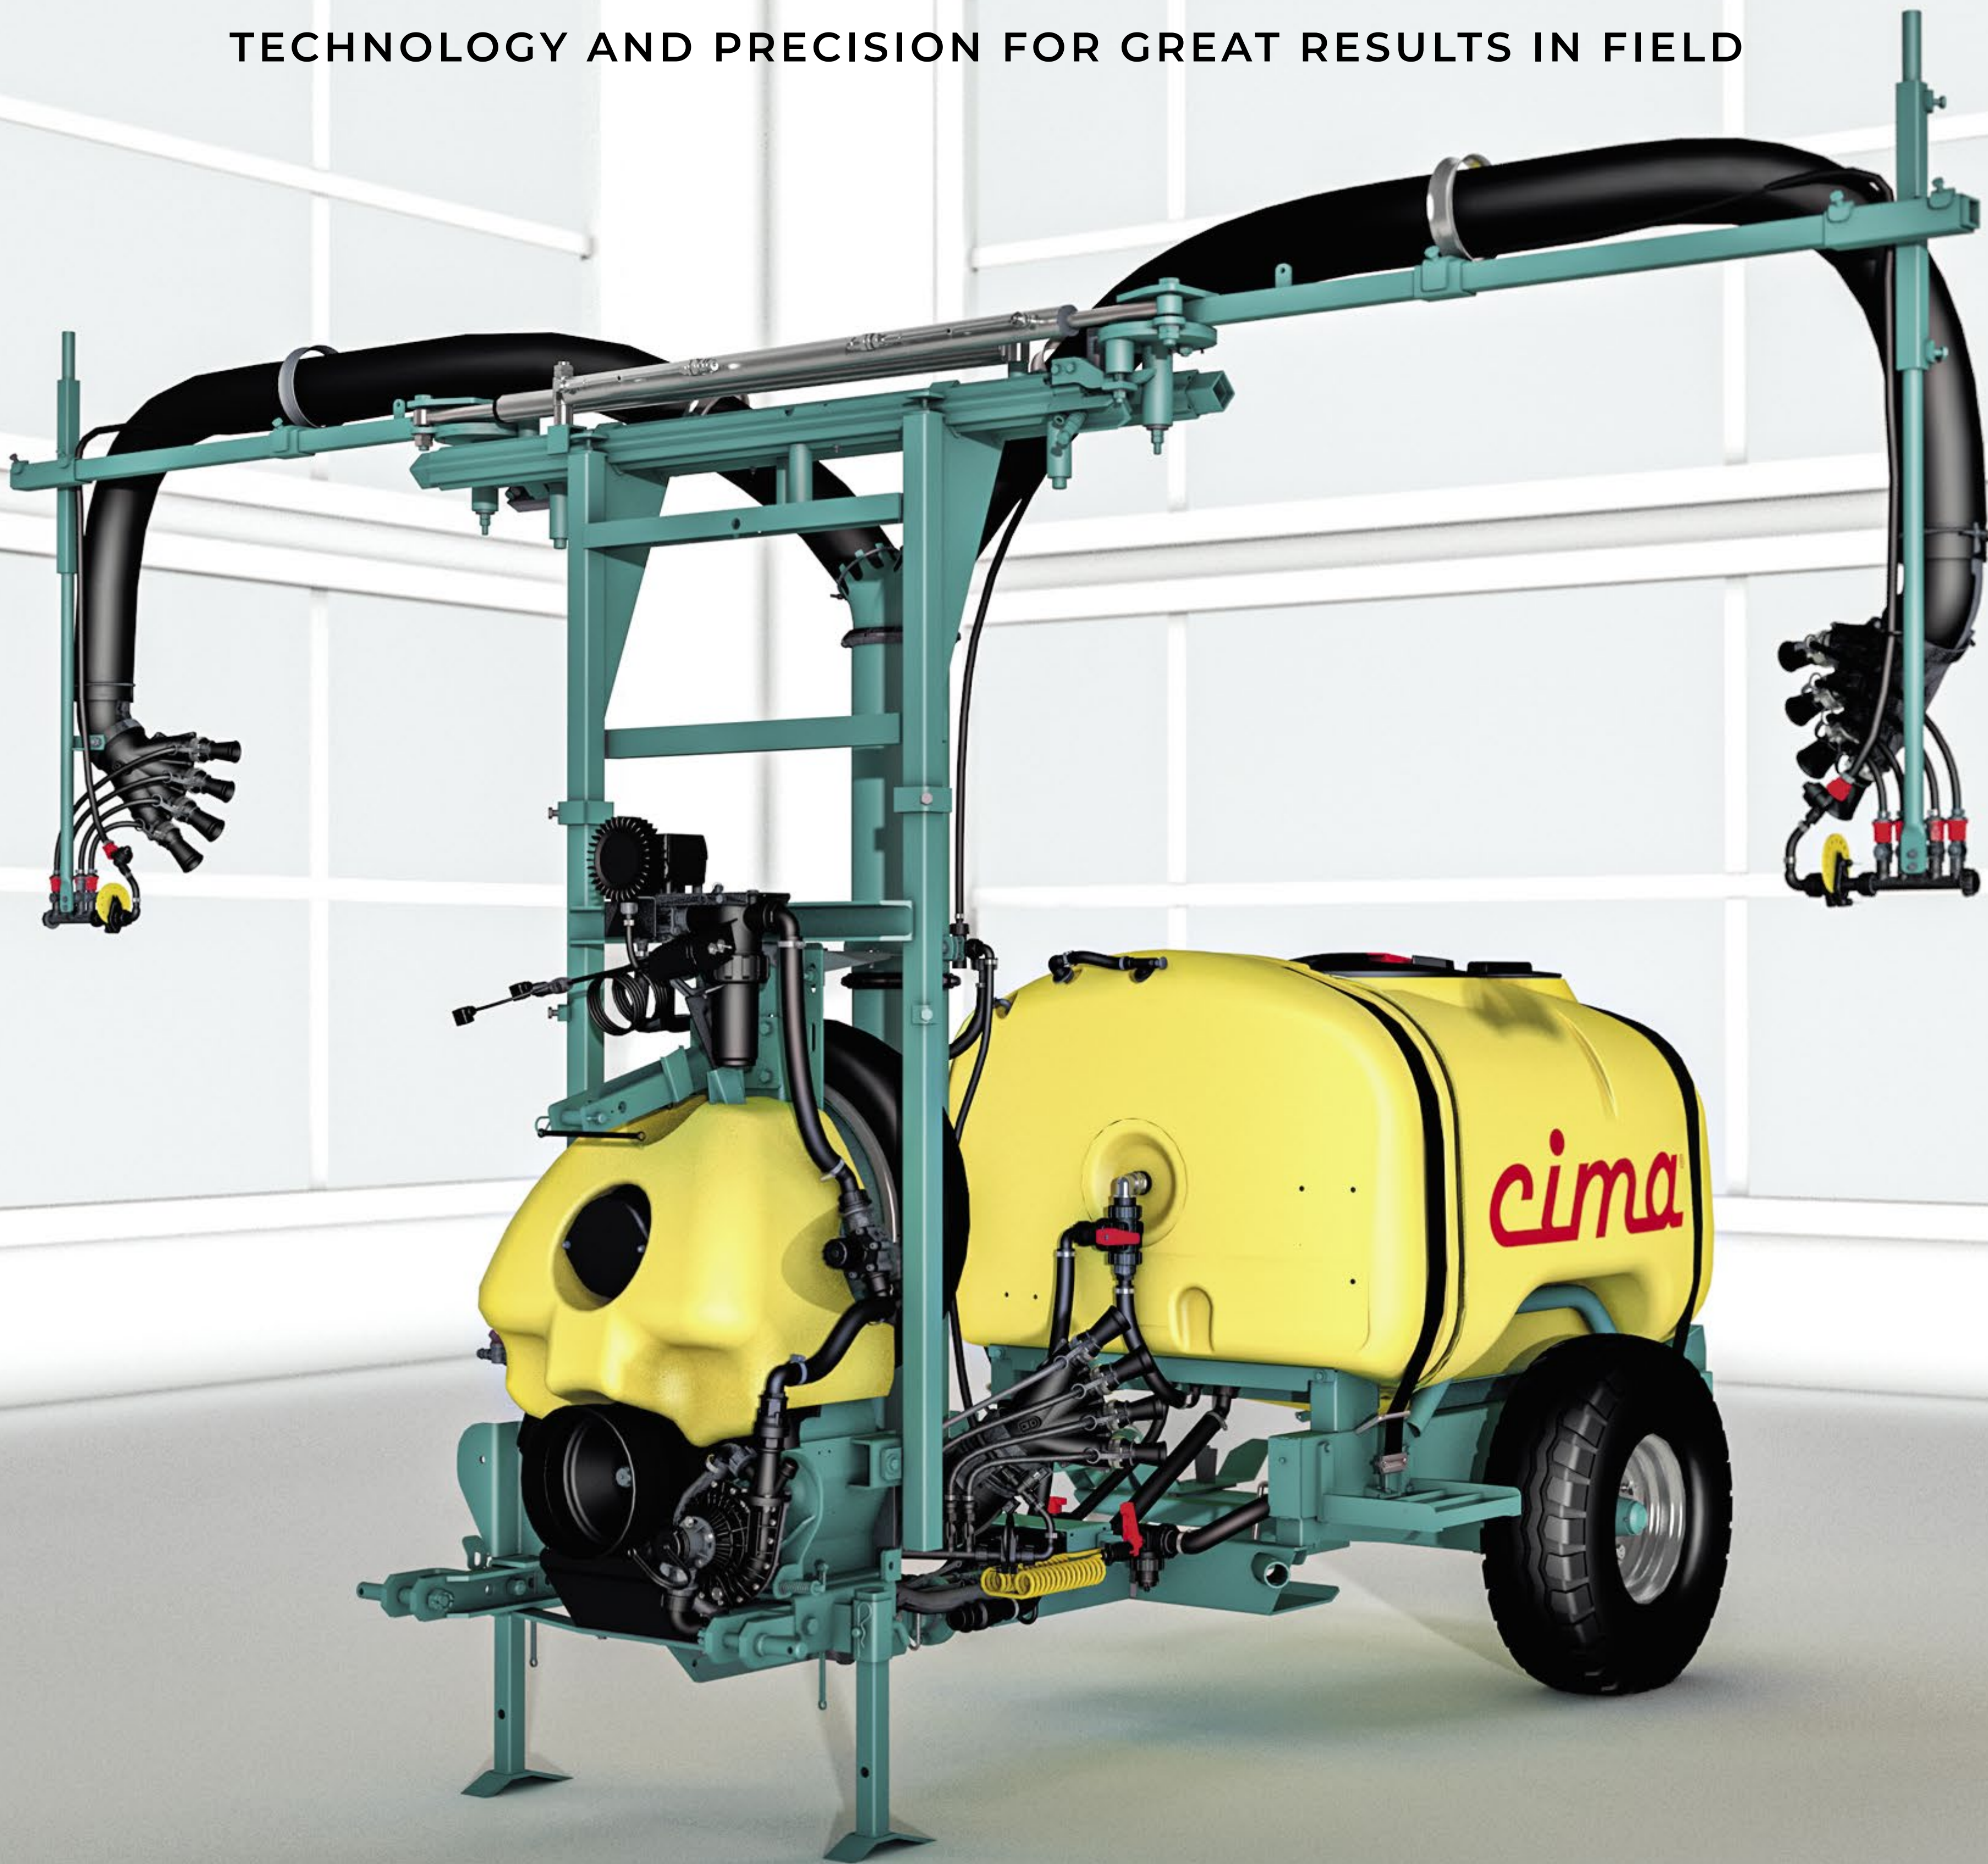

## SPRAYERS - DUSTERS

TECHNOLOGY AND PRECISION FOR GREAT RESULTS IN FIELD

### ARTICULATED LOW VOLUME PNEUMATIC SPRAYER **LINK 50 EQUIPPED WITH GREEN HUG SPRAYHEAD**

- THE GREATEST VERSATILITY IN FIELD THANKS TO THE NEW FRAME THAT ALLOWS THE ARMS TO BE FOLDED AND ADJUSTED IN WIDTH AND HEIGHT
- HIGH PRODUCTIVITY THANKS TO TARGETED TREATMENTS IN ESPALIER SYSTEMS WITH PASSAGES EVERY 2 ROWS (INTER-ROW WIDTH FROM 2 TO 3 METRES)
- GREAT DRIFT CONTROL EVEN IN WINDY AREAS, THANKS TO THE OPPOSING FLOW OF THE DIFFUSERS
- RESOURCE OPTIMIZATION FOR TIME AND COST SAVING
- HIGH MANEUVERABILITY WHICH ALLOWS VERY TIGHT TURNING STEERING

- The articulated low volume sprayer model Link 50, with pneumatic atomization based on the "Venturi Tube" principle, performs chemical treatments with a low volume of water. The fan group is mounted on the 3-point hitch frame and the distribution sprayhead is directly fitted on the fan group.