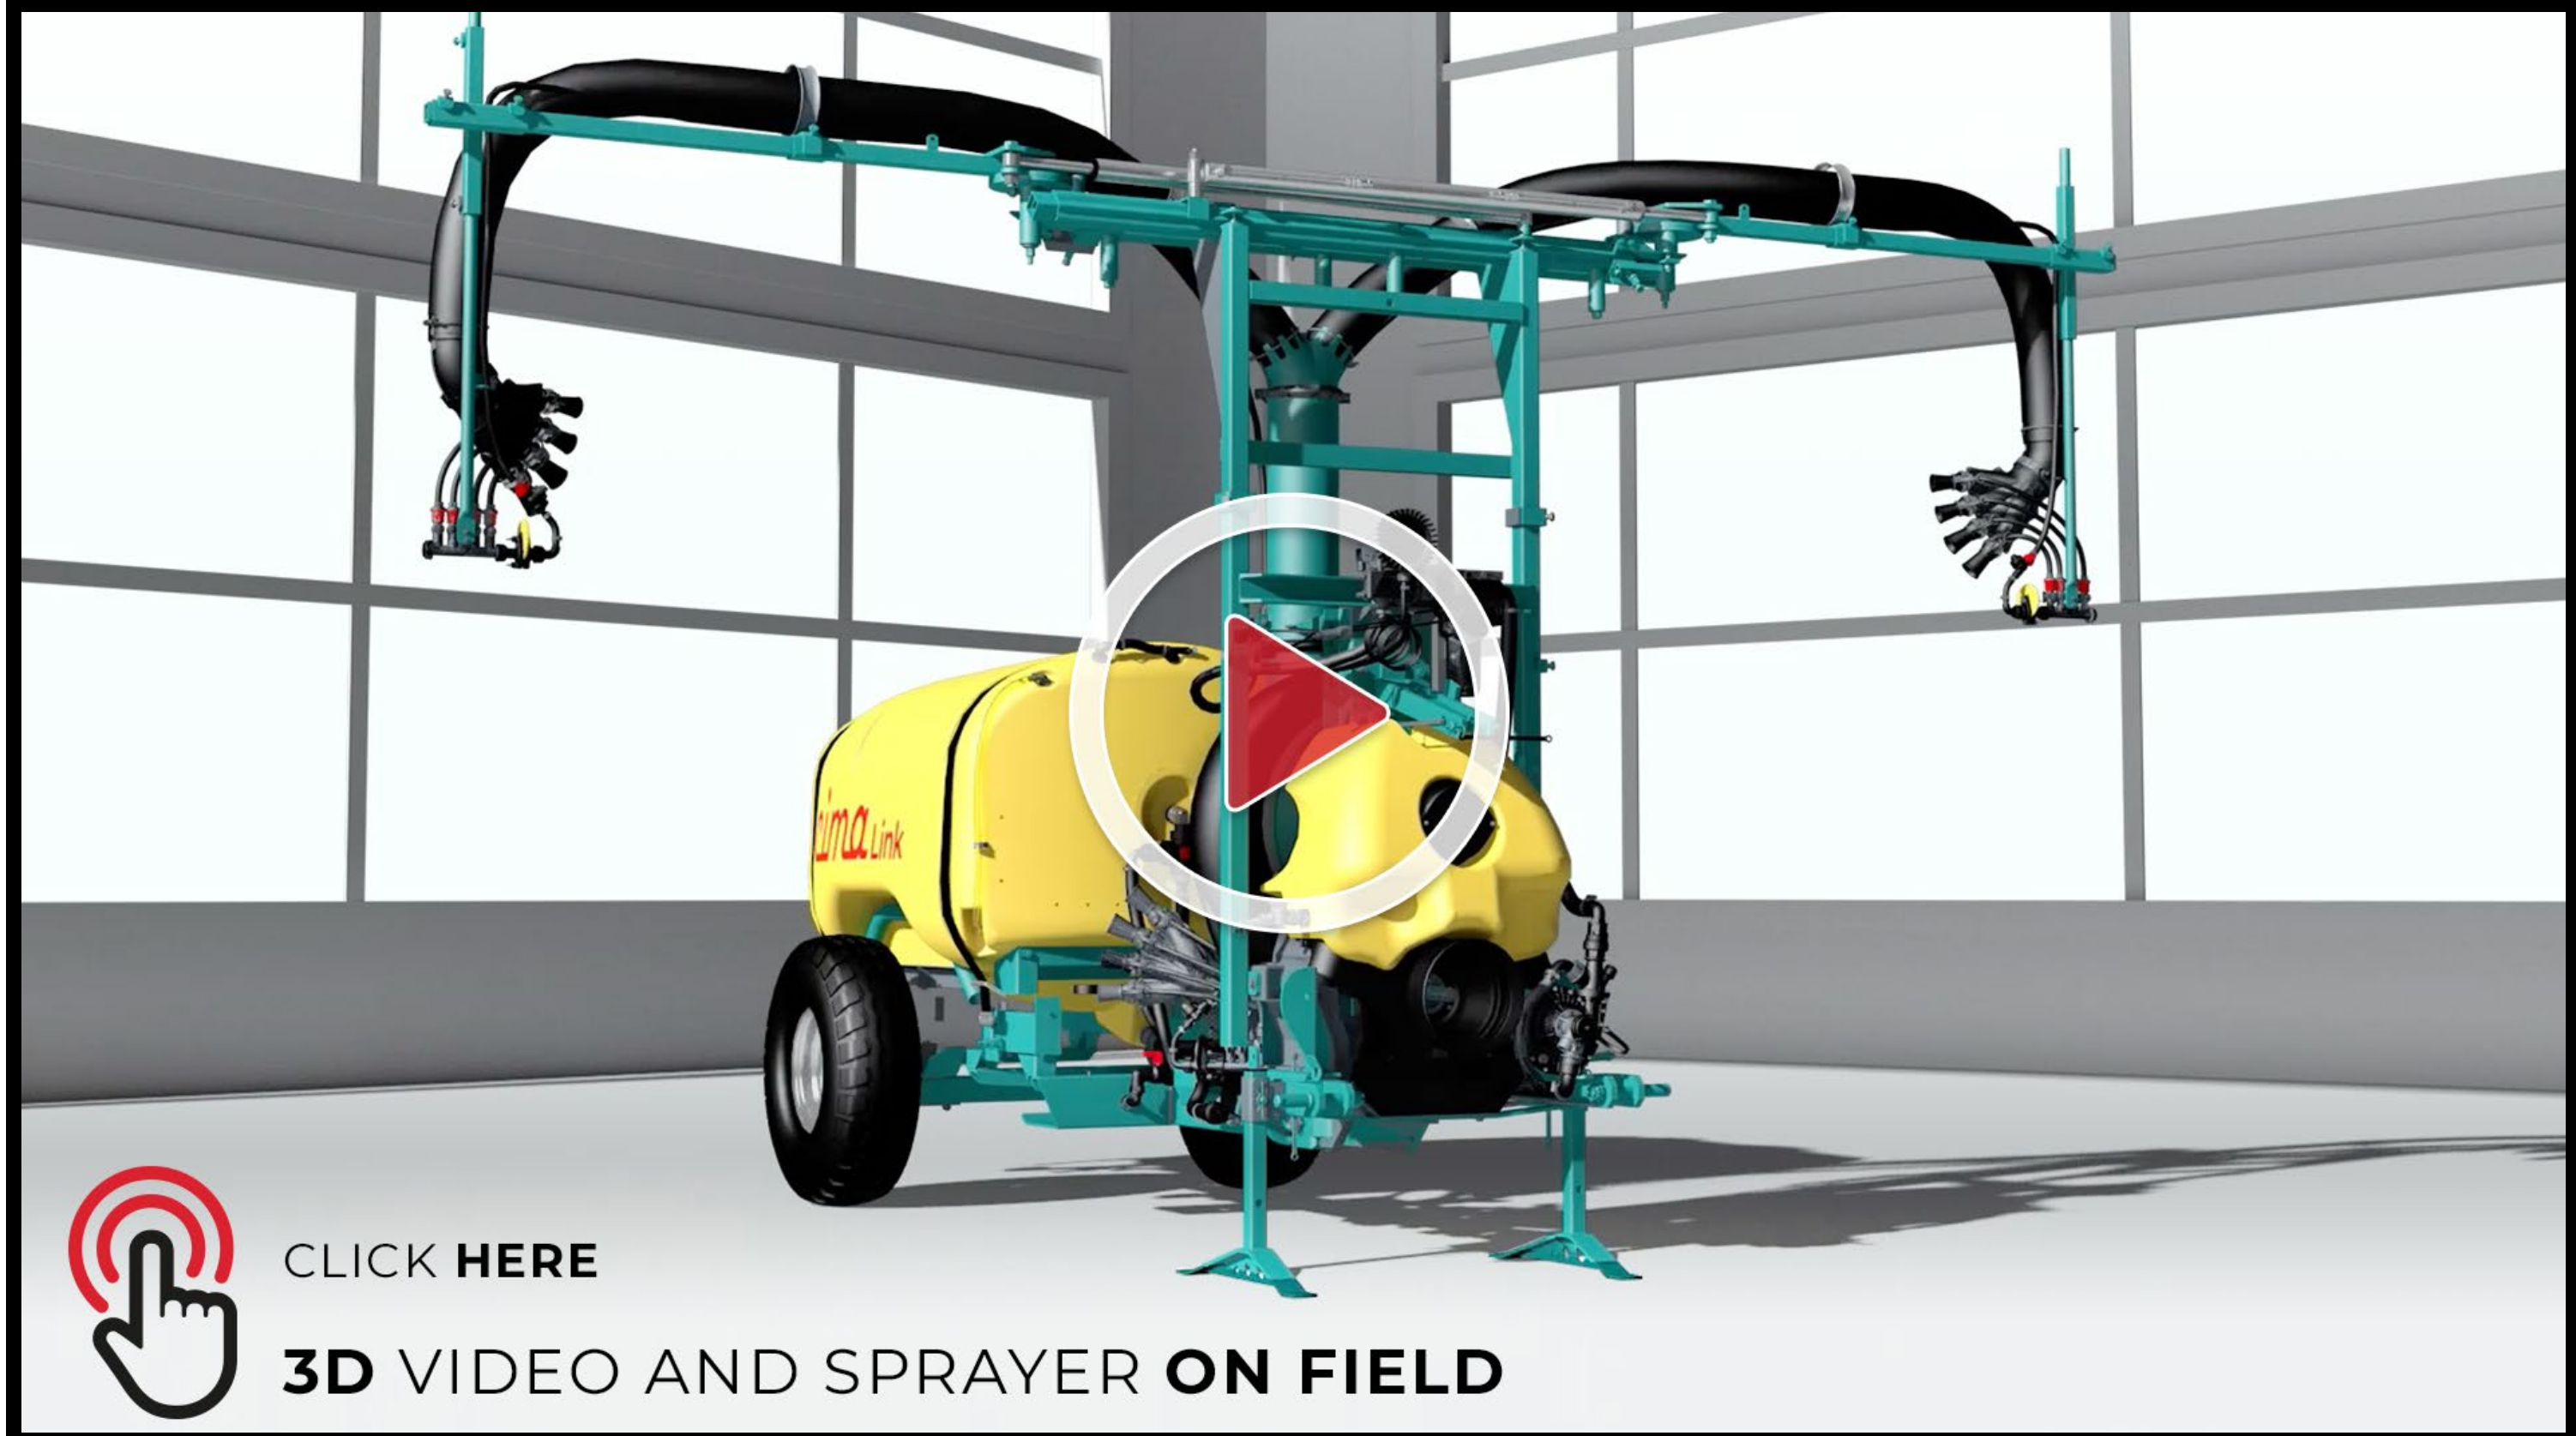

## GREEN HUG

GREEN HUG LIMITLESS TECHNOLOGY

CLICK HERE

3D VIDEO AND SPRAYER ON FIELD

Scan the **QR CODE** and watch the video.

DISCOVER **Link50** Green hug  
WATCH THE VIDEO

### ARTICULATED LOW VOLUME PNEUMATIC SPRAYER **LINK 50 EQUIPPED WITH GREEN HUG SPRAYHEAD**

- THE GREATEST VERSATILITY IN FIELD THANKS TO THE NEW FRAME THAT ALLOWS THE ARMS TO BE FOLDED AND ADJUSTED IN WIDTH AND HEIGHT
- HIGH PRODUCTIVITY THANKS TO TARGETED TREATMENTS IN ESPALIER SYSTEMS WITH PASSAGES EVERY 2 ROWS (INTER-ROW WIDTH FROM 2 TO 3 METRES)
- GREAT DRIFT CONTROL EVEN IN WINDY AREAS, THANKS TO THE OPPOSING FLOW OF THE DIFFUSERS
- RESOURCE OPTIMIZATION FOR TIME AND COST SAVING
- HIGH MANEUVERABILITY WHICH ALLOWS VERY TIGHT TURNING STEERING

- The articulated low volume sprayer model Link 50, with pneumatic atomization based on the "Venturi Tube" principle, performs chemical treatments with a low volume of water. The fan group is mounted on the 3-point hitch frame and the distribution sprayhead is directly fitted on the fan group.

- The sprayhead can be used on:
  - Blueberries in tunnel
  - Raspberries in tunnel
  - Raspberry bushes
  - Vineyard
  - Vineyard in rows in windy areas

**LINK50 TECHNICAL SHEET**

**GREEN HUG TECHNICAL SHEET**