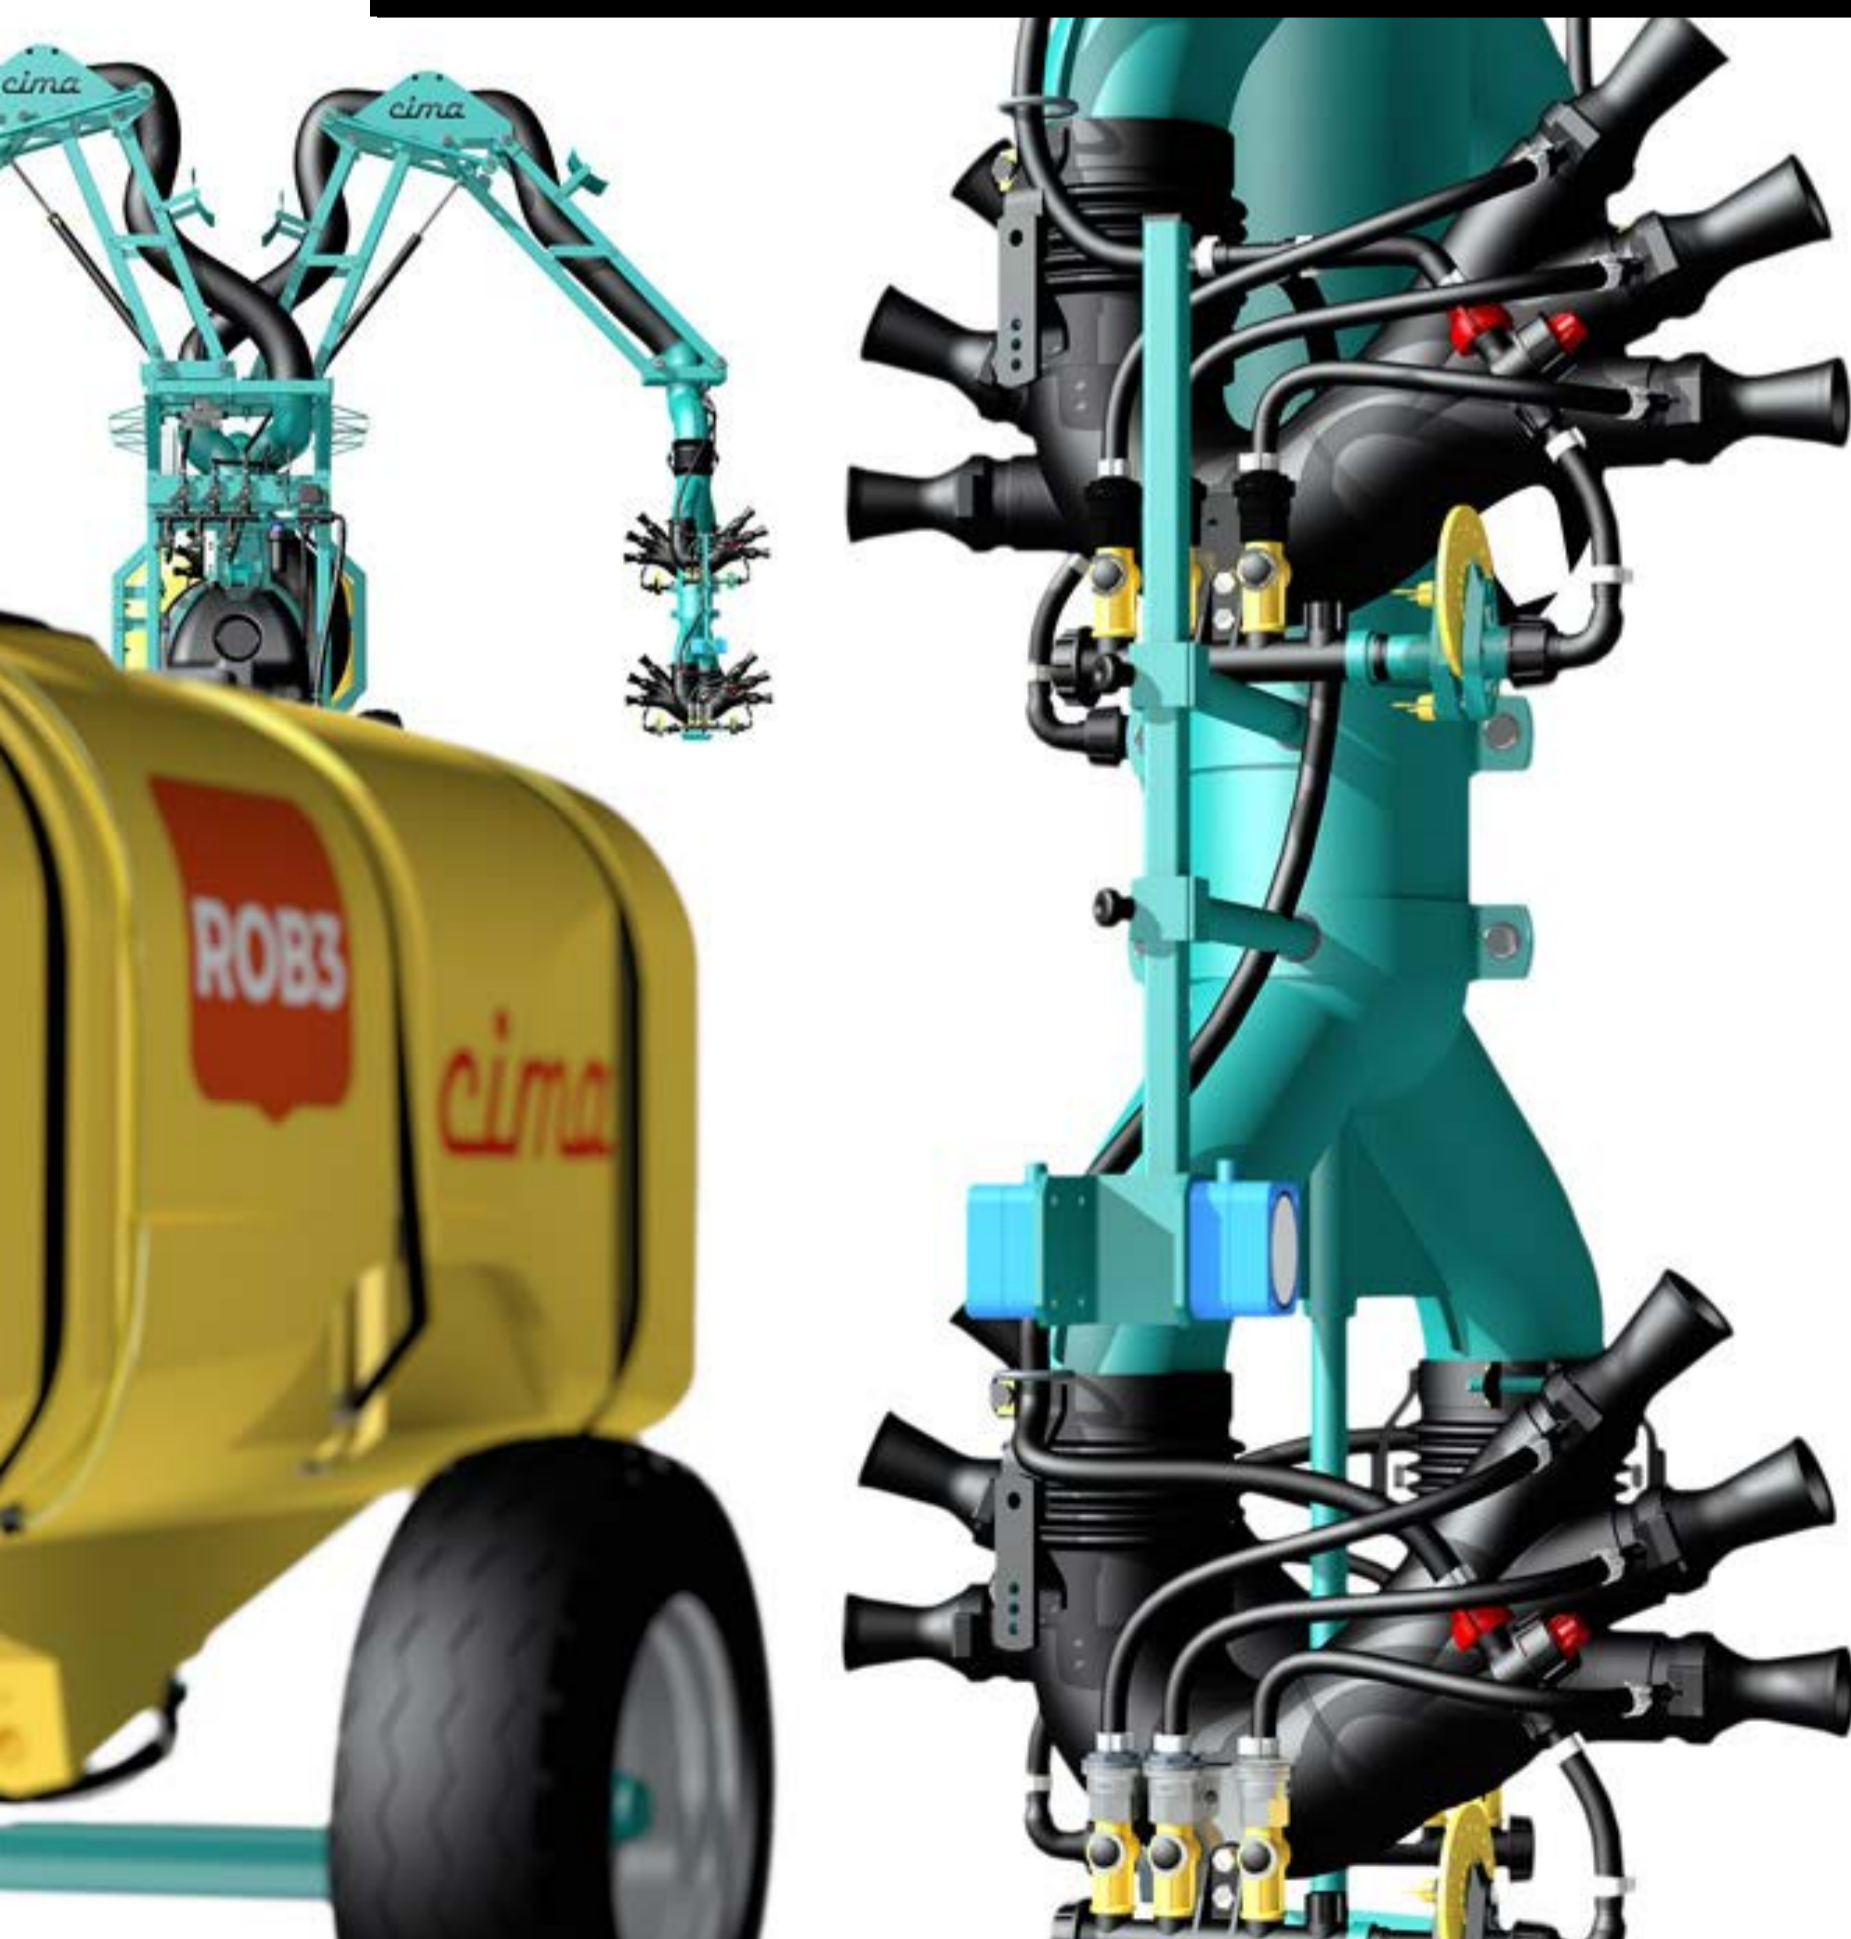

Or scan the **QR CODE** and watch the video.

DISCOVER ROB3^{EVO}

WATCH THE VIDEO

ADVANTAGES

- SIMULTANEOUS TREATMENT OF 3 ROWS
- HIGH TECHNOLOGY
- OPERATING EFFICIENCY
- FULL COST CONTROL
- TRACEABILITY AND PROCESS PLANNING
- REDUCTION OF ENVIRONMENTAL FOOTPRINT

The system is equipped with the already consolidated Cima's diffusers which use the Venturi effect for the spray atomization of the product.