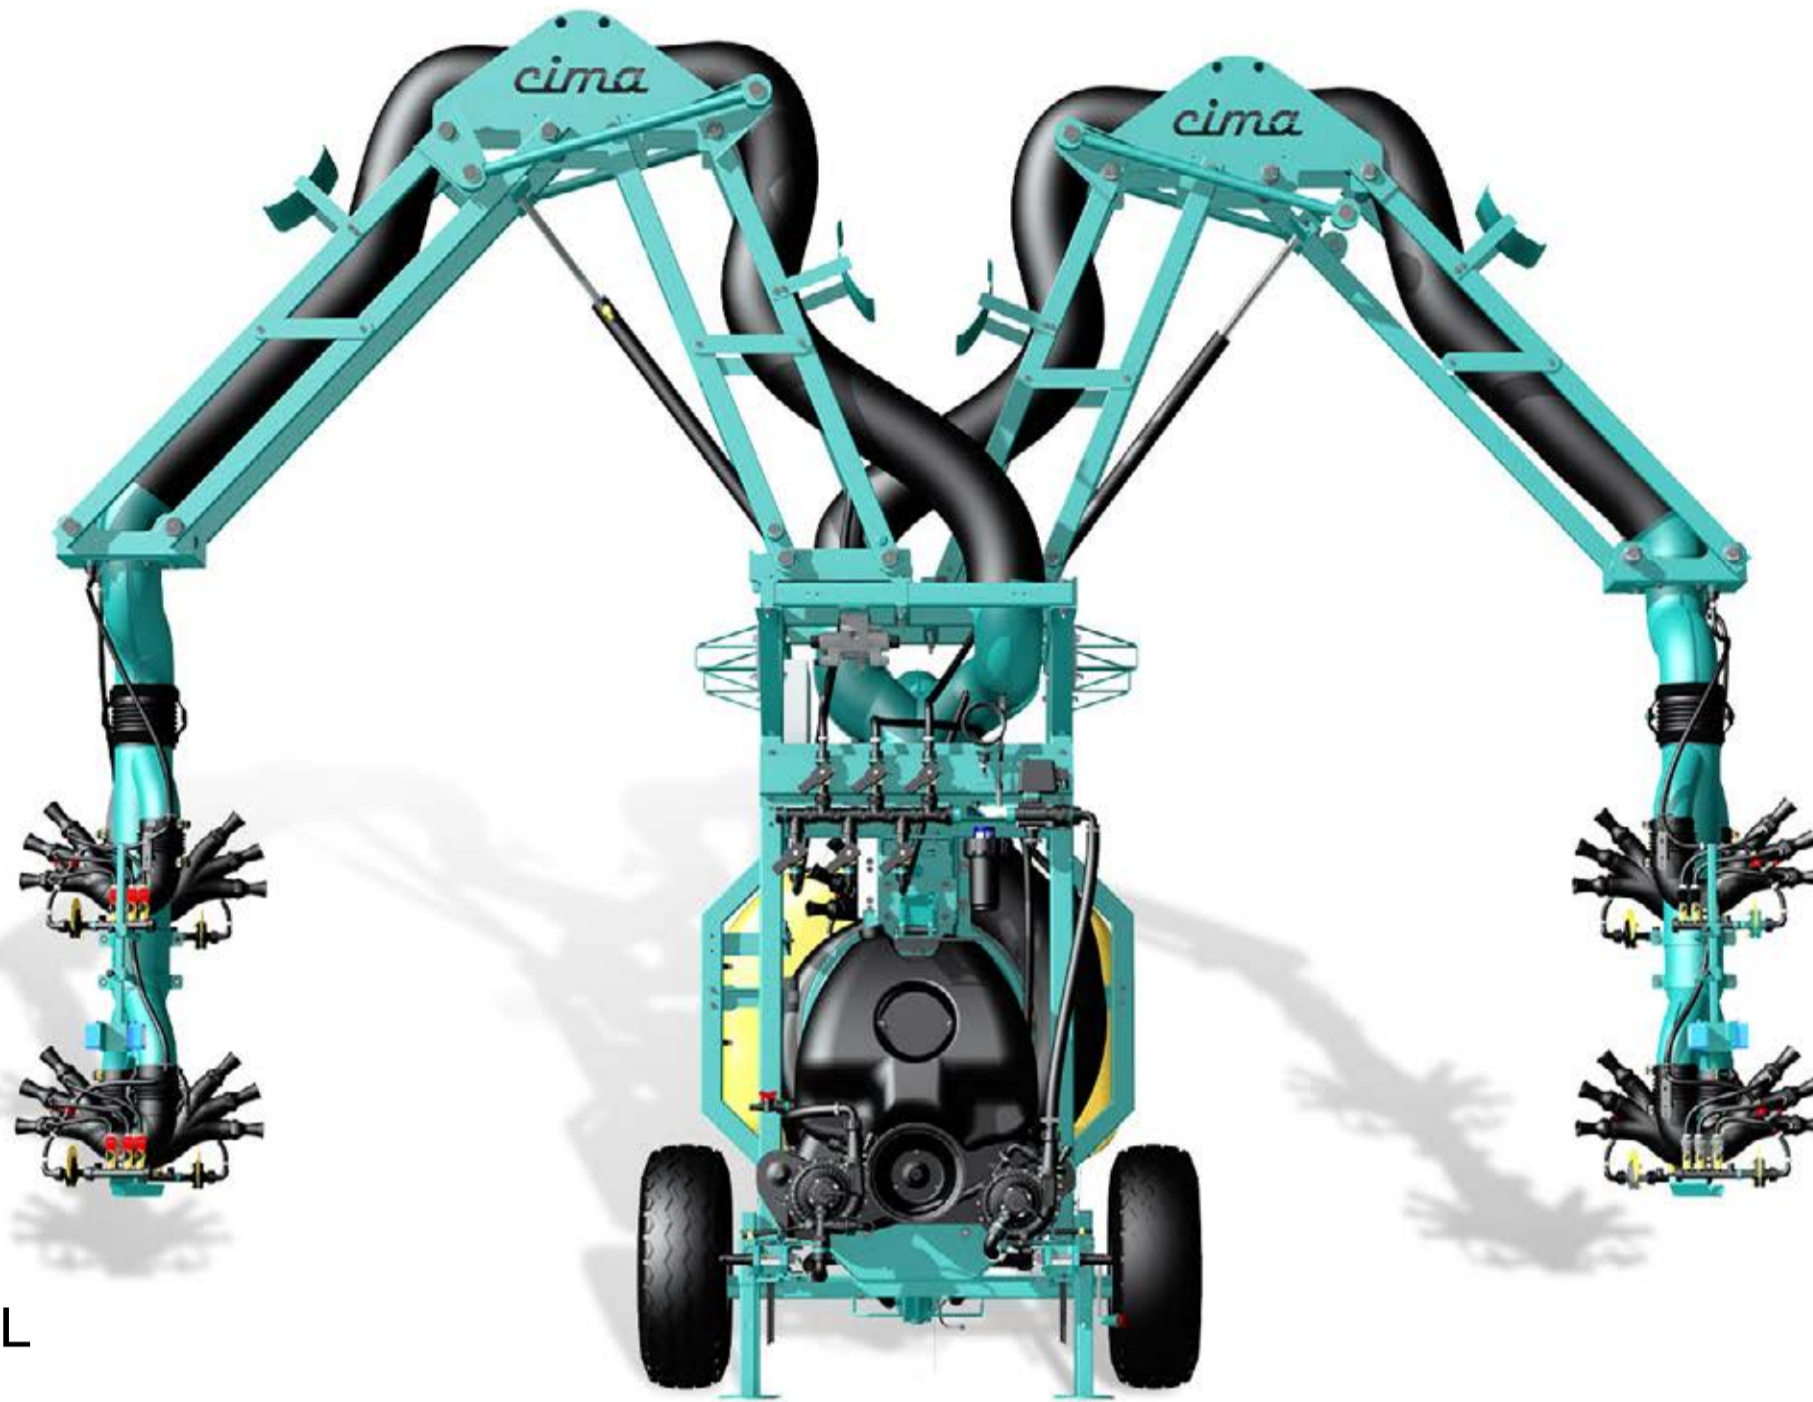

cima®

SPRAYERS - DUSTERS

ROB 3 EVO

INNOVATION, PRECISION AND EFFICACY

English

cima®

SPRAYERS - DUSTERS

ROB3^{EVO}

The system is equipped with the already consolidated Cima's diffusers which use the Venturi effect for the spray atomization of the product.

ROB3^{EVO} IS 4.0 AGRICULTURE

The **ROB3 EVO** sprayer is managed by a **PLC** installed on the tractor, which allows the operator to control all the working parameters with total effectiveness:

TECHNOLOGY AND PERFORMANCE

4.0 AGRICULTURE
CLOUD

cima[®]

TO LEARN MORE
click here

cima[®]
SPRAYERS - DUSTERS

ROB3^{EVO}

ARTICULATED LOW VOLUME PNEUMATIC SPRAYER THAT ALLOWS THE SIMULTANEOUS TREATMENT OF THREE ROWS, REMOTE CONTROL AND MAXIMUM PRODUCTIVITY.

ROB3^{EVO} IS CIMA 4.0

FULL COST CONTROL

TRACEABILITY AND PROCESS PLANNING

REDUCTION OF ENVIRONMENTAL FOOTPRINT

SIMULTANEOUS TREATMENT OF 3 ROWS

OPERATING EFFICIENCY

HIGH TECHNOLOGY

Field tests.