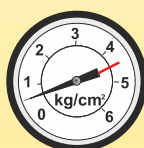

It is the unique system that guarantees a **CONSTANT DELIVERY** of liters per ha regardless of the speed of travel, in any conditions of use.

540
giri/min.

530
giri/min.

570
giri/min.

The on-board computer keeps the SPEED and the PRESSURE continuously monitored.