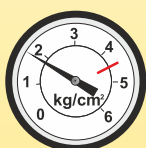

It is the unique system that guarantees a **CONSTANT DELIVERY** of liters per ha regardless of the speed of travel, in any conditions of use.

540
giri/min.

530
giri/min.

570
giri/min.

The on-board computer keeps the SPEED and the PRESSURE continuously monitored.